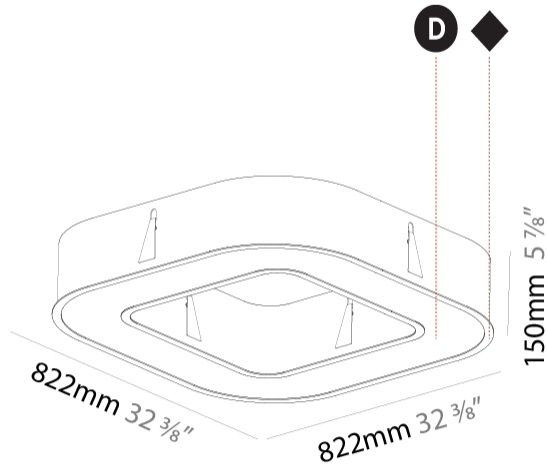

GENERAL

Series: Glorious
Subseries: Glorious Quantum
Brand: Prolicht
Division: Architectural
Mounting Type: Recessed
Mounting Location: Ceiling
Subcategory: Ambient

PHYSICAL

Shape: Square
Length (mm): 822
Length (in): 32 3/8
Width (mm): 822
Width (in): 32 3/8
Height (mm): 150
Height (in): 5 7/8
Min. Recessing Depth (mm): 160
Min. Recessing Depth (in): 6 1/8
Light Distribution: Direct
Weight (kg): 10.55
Weight (lbs): 23.21
Diffuser: PMMA - Opal or Micro-Prism
Fixture Finish: SSR / BKV / CWI / CRY / HAB / LAG / UFT / ITA / RUA / RUR / MIC / FTG / MYG / TWT / LOD / PUS / FRO / FUP / KIA / POP / BLS / SPG / MEY / GOH / GUM / CHC / COM / ABZ / JAG / OBR / MOS / ROR
Fixture Material: Aluminum

ELECTRICAL

Lamp Type: LED (Zhaga Standard)
Input Wattage (W): 40
Total Output Wattage (W): 32 / 25.6 (3500K)
Dimming: Non-Dimming / Phase Dimming (120Vac only) / 0-10V Dimming
Driver Included: Yes
Driver Location: Integrated
Driver Type: Constant Current - 120 / 277Vac
Driver Class: Class 2
Input Voltage (V): 120 - 277
Constant Current (MA): 350 / 800 (3500K)

LED

Color Temperature (°K): 3000 / 3500 / 4000
Max. Delivered Lumen (lm): 3690 / 3822 / 3900
CRI: >80 CRI
Efficiency (%): 65
Lamp Life (hrs): 50000

OPTICAL

RATINGS AND CERTIFICATIONS

Certified By: Certified for North American Standards
IP rating: IP20